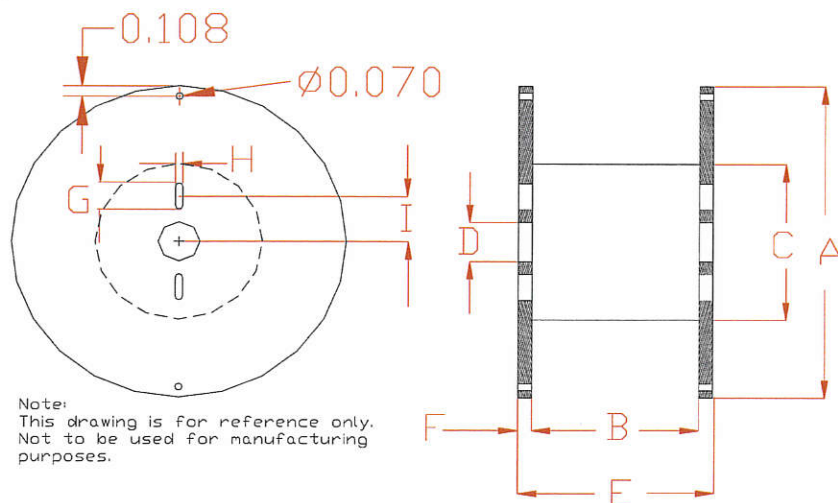

1 **ANNEX D**

Note: This Drawing is for reference only. Not to be used for manufacturing purposes.

Reel	Flange		Traverse	Barrel	Arbor	Overall	Slot (Qty 2 x flange)		
	Dia	Thick					Length	Width	C/C
	A	F							
30 X 11	30	.708"	11-1/2"	14	5"	12-7/8"	2-3/4"	1-1/4"	5"
24 X 11	24	.708"	11-1/2"	14	1-9/16"	12-7/8"	2-3/4"	1-1/4"	3-1/8"
24 X 09	24	.708"	9-1/2"	14	1-9/16"	10-7/8"	2-3/4"	1-1/4"	3-1/8"
24 X 06	24	.708"	6-1/2"	14	1-9/16"	7-7/8"	2-3/4"	1-1/4"	3-1/8"

Package Aluminum Products					Package Copper Products				
Reel Size	Ave. Net Weight (lbs)	Reels / Pallet	Pallet net weight	Pallet Size	Reel Size	Ave. Net Weight (lbs)	Reels / Pallet	Pallet net weight	Pallet Size
WD2406	100	5	500	30 x 48	WD2406	250	4	1000	30 x 48
		10	1000	44 x 48			8	2000	44 x 48
WD2409	170	4	680	30 x 48	WD2409	400	3	1200	30 x 48
		6	1020	44 x 48			5	2000	44 x 48
WD2411	200	3	600	30 x 48	WD2411	500	2	1000	30 x 48
		6	1200	44 x 48			4	2000	44 x 48
WD3011	400	3	1200	30 x 48					

Reel-less Package (Coils)

Note: This Drawing is for reference only. Not to be used for manufacturing purposes.

Code	Package Size	Diameter		Traverse
		Outside A	Inside B	C
AP2411	24" x 11"	24"	14"	11"
AP3011	30" x 11"	30"	14"	11"
BP4511	45" x 11"	45"	14"	11"