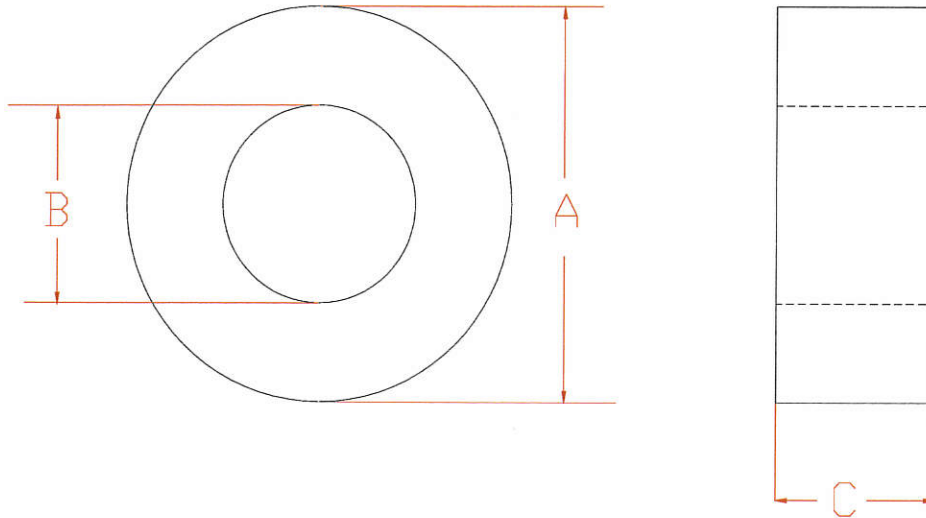

1 **ANNEX D**

Note: This Drawing is for reference only. Not to be used for manufacturing purposes.

Reel	Flange		Traverse	Barrel	Arbor	Overall	Slot (Qty 2 x flange)		
	Dia	Thick					Length	Width	C/C
	A	F							
30 X 11	30	.708"	11-1/2"	14	5"	12-7/8"	2-3/4"	1-1/4"	5"
24 X 11	24	.708"	11-1/2"	14	1-9/16"	12-7/8"	2-3/4"	1-1/4"	3-1/8"
24 X 09	24	.708"	9-1/2"	14	1-9/16"	10-7/8"	2-3/4"	1-1/4"	3-1/8"
24 X 06	24	.708"	6-1/2"	14	1-9/16"	7-7/8"	2-3/4"	1-1/4"	3-1/8"

Package Aluminum Products					Package Copper Products				
Reel Size	Ave. Net Weight (lbs)	Reels / Pallet	Pallet net weight	Pallet Size	Reel Size	Ave. Net Weight (lbs)	Reels / Pallet	Pallet net weight	Pallet Size
WD2406	100	5	500	30 x 48	WD2406	250	4	1000	30 x 48
		10	1000	44 x 48			8	2000	44 x 48
WD2409	170	4	680	30 x 48	WD2409	400	3	1200	30 x 48
		6	1020	44 x 48			5	2000	44 x 48
WD2411	200	3	600	30 x 48	WD2411	500	2	1000	30 x 48
		6	1200	44 x 48			4	2000	44 x 48
WD3011	400	3	1200	30 x 48					

Reel-less Package (Coils)

Note: This Drawing is for reference only. Not to be used for manufacturing purposes.

Code	Package Size	Diameter		Traverse
		Outside A	Inside B	C
AP2411	24" x 11"	24"	14"	11"
AP3011	30" x 11"	30"	14"	11"
BP4511	45" x 11"	45"	14"	11"